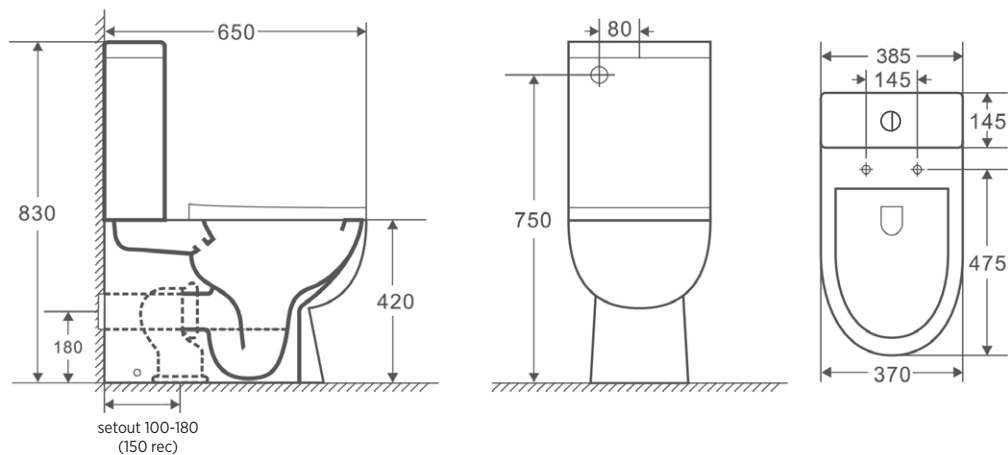

LIARA WALL FACED

CERAMIC TOILET SUITE

Ceramic wall faced toilet suite Clean Flush, Easy Care Height

- Wall faced design, sits flat against wall
- Clean Flush rimless pan design for an efficient, powerful flush
- Easy care height, pan height 420 mm
- White vitreous china
- Classic toilet seat with 40mm lid profile, soft closing
- Easy-clean quick release seat with stainless steel pins
- S or P trap, back entry or bottom entry plumbing

Order code

191872 Liara Wall Faced (with Classic seat)

Product details

CISTERN	Suits back entry inlet plumbing, or bottom entry inlet plumbing.
PAN	Wall faced close coupled with rimless pan design.
TRAPS	Universal trap, suitable for S or P trap installations.
SEAT	Quick release seat with stainless steel hinges, soft closing.
WELS	4 star rating 4.5/3 litre water saving flush.
SETOUT	Variable 100-180 using supplied connector; 150mm recommended.
FIXING	This is a close coupled toilet suite – the cistern is fixed directly to the pan and does not require wall fixing. Pan may be bedded with cement base or using silicone sealant.

 Rimless Clean Flush pan - for an efficient, powerful flush.

 Easy care height - making it easier to get on and off the seat.

SEIMA

bathroom | kitchen | laundry

seima.com.au

Please note

- Installation shall be in accordance with AS/NZS3500.
- All measurements are in millimetres. Height dimensions are to base of pan. Make allowance for bedding.
- Bedding: Pan may be bedded with cement base or using silicone sealant.
Fix pan to floor using a sand cement mixture of 3:1 to a depth of 60mm. Do not use lime or fast-drying cement.
- Bracket fixing: The pan should be bedded with silicone sealant and fixed with the brackets supplied.
Do NOT use epoxy type adhesives.
- Dimensions are nominal and subject to normal ceramic manufacturing variations.
- Specifications may vary without notice as part of our continuous improvement practices.
- Clean with a damp cloth. Do not use abrasive cleaners, liquids or pastes.